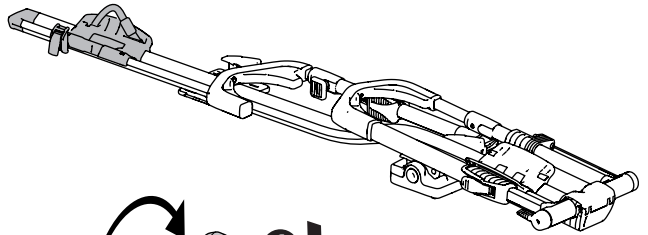

➤ Instructions

Thule UpRide Fatbike Adapter

5991

x1

x1

1

A

B