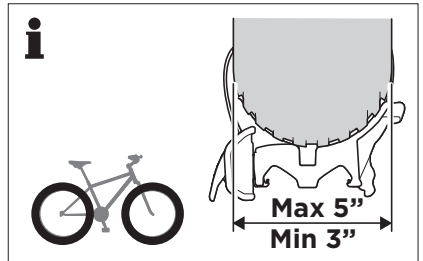

➤ Instructions

Thule UpRide Fatbike Adapter

5991

x1

x1

1

A

B